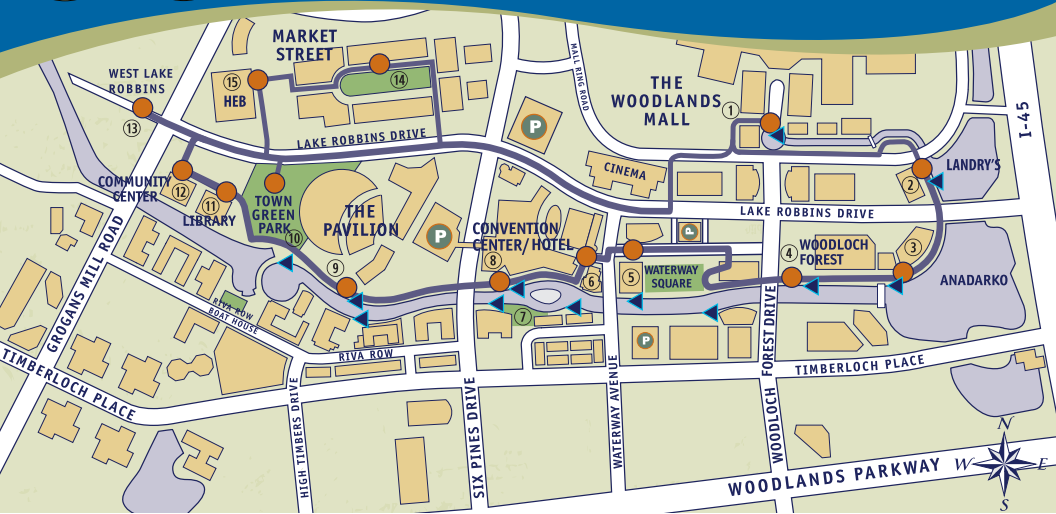

# The Woodlands Waterway Cruiser & Trolley Route Map

-  **Trolley Stop**
-  **Waterway Cruiser Stop**
-  **Public Parking**
-  The Woodlands Mall

-  Landry's Restaurant
-  Anadarko Tower
-  Woodloch Forest Drive at Waterway Bridge
-  Waterway Square
-  Waterway Avenue

-  Koi Garden
-  The Woodlands Waterway Marriot Hotel & Convention Center
-  Cynthia Woods Mitchell Pavilion
-  Town Green Park

-  South Montgomery County Library
-  Community Center
-  West Lake Robbins
-  Market Street-Central Park
-  HEB Central Market